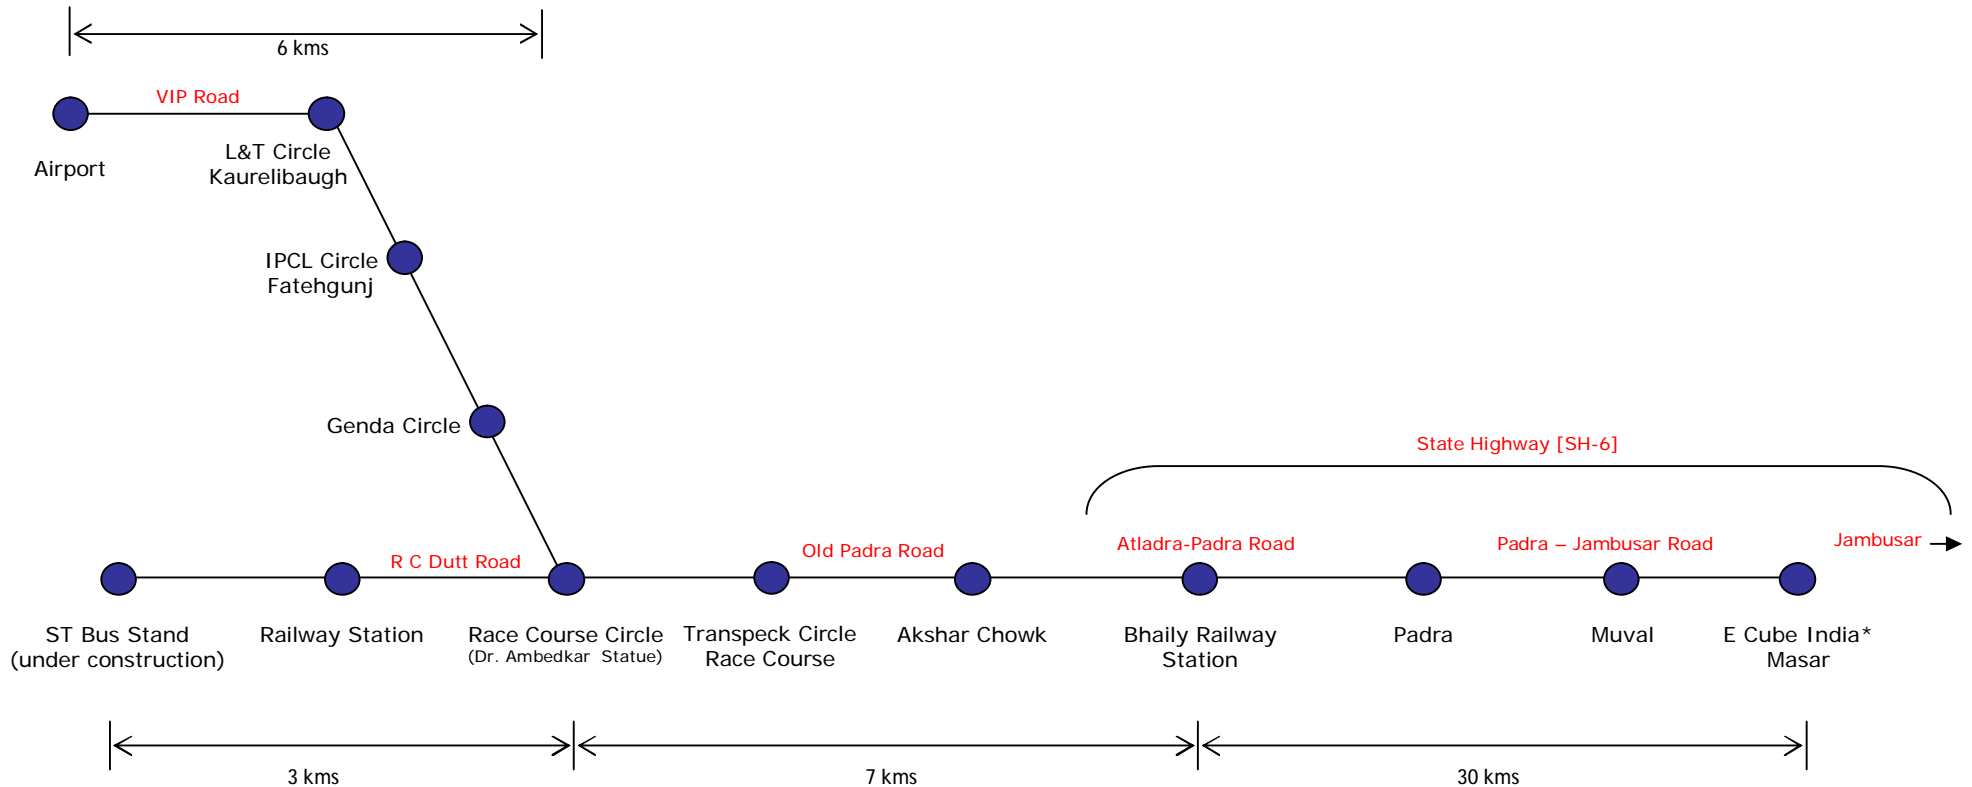

Direction E Cube India Solutions Limited - Masar

Note:

1. Do not scale the drawing.
2. Distances shown are indicative.

*Abhor Masar Chowkdi,
Opp. Water Overhead Tank

E Cube India Solutions Limited, Padra Jambusar Road, Masar – Dist. Vadodara. Gujarat